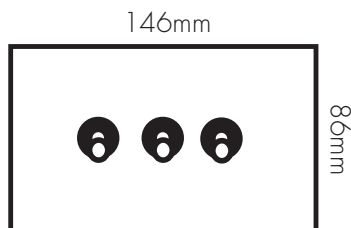

DOLLY (TOGGLE) SWITCHES

1 GANG

SQUARE
ARCHITRAVE
CIRCULAR

100mm diameter

2 GANG

SQUARE
VERTICAL

3 GANG

4 GANG