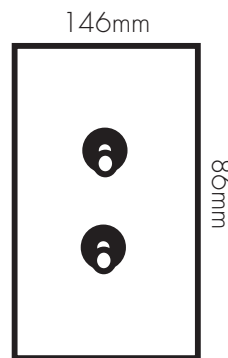

DOLLY (TOGGLE) SWITCHES

1 GANG

SQUARE
ARCHITRAVE
CIRCULAR

100mm diameter

2 GANG

SQUARE
VERTICAL

3 GANG

4 GANG