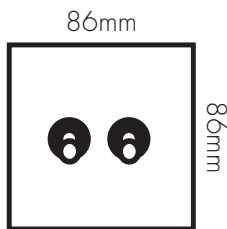

DOLLY (TOGGLE) SWITCHES

1 GANG

SQUARE
ARCHITRAVE
CIRCULAR

100mm diameter

2 GANG

SQUARE
VERTICAL

3 GANG

4 GANG