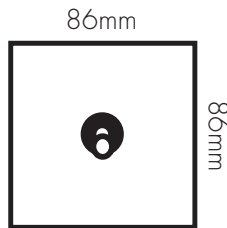

DOLLY (TOGGLE) SWITCHES

1 GANG

SQUARE
ARCHITRAVE
CIRCULAR

100mm diameter

2 GANG

SQUARE
VERTICAL

3 GANG

4 GANG