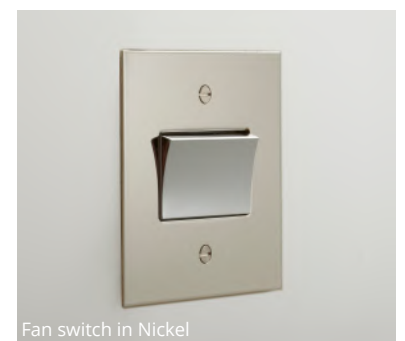

It has a permanent mirrored finish which creates a contemporary luxurious appearance which is warmer than chrome, making it more suitable for living areas either traditional or modern.

Available In:

Dolly Switch
Rotary Dimmer
Sockets
Combination Range
Home Automation & Dimming Control

Button Dimmer
Rocker Switch
European Sockets
USB Charger Sockets

General Information

All switches conform to BSEN 60669/1. 13amp sockets conform to BS1363, 2amp and 5amp sockets conform to BS546.

Single plates measure 86mm x 86mm and double plates measure 146mm x 86mm.

A full range of socket outlets are available, including power outlets, telecom and data, audio and visual, fused connection and floor sockets.

All Forbes and Lomax switches and sockets require British standard 35mm deep flush wall boxes.

Dolly in Nickel

Rotary dimmer in Nickel

Fan switch in Nickel

Double 13amp socket in Nickel

Switched fuse spur in Nickel

Quad combo in Nickel