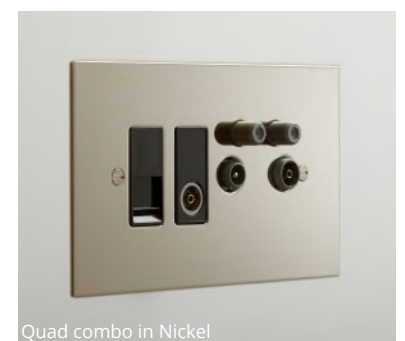

It has a permanent mirrored finish which creates a contemporary luxurious appearance which is warmer than chrome, making it more suitable for living areas either traditional or modern.

Available In:

Dolly Switch
Rotary Dimmer
Sockets
Combination Range
Home Automation & Dimming Control

Button Dimmer
Rocker Switch
European Sockets
USB Charger Sockets

General Information

All switches conform to BSEN 60669/1. 13amp sockets conform to BS1363, 2amp and 5amp sockets conform to BS546.

Single plates measure 86mm x 86mm and double plates measure 146mm x 86mm.

A full range of socket outlets are available, including power outlets, telecom and data, audio and visual, fused connection and floor sockets.

All Forbes and Lomax switches and sockets require British standard 35mm deep flush wall boxes.

Dolly in Nickel

Rotary dimmer in Nickel

Fan switch in Nickel

Double 13amp socket in Nickel

Switched fuse spur in Nickel

Quad combo in Nickel