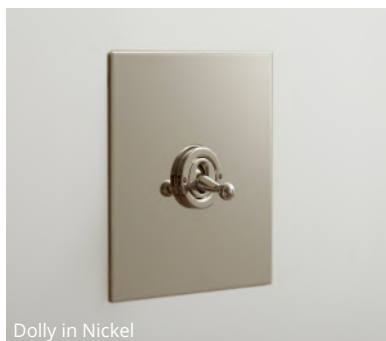

205a St.John's Hill, London, SW11 1TH

TEL: +44 (0) 20 7738 0202 • WEB: www.forbesandlomax.com • EMAIL: sales@forbesandlomax.com

The Nickel Silver Range

Nickel Silver first became popular in the 19th Century due to its similarity to Sterling Silver and was commonly used for various decorative items around the home.

It has a permanent mirrored finish which creates a contemporary luxurious appearance which is warmer than chrome, making it more suitable for living areas either traditional or modern.

Available In:

Dolly Switch
Rotary Dimmer
Sockets
Combination Range
Home Automation & Dimming Control

Button Dimmer
Rocker Switch
European Sockets
USB Charger Sockets

General Information

All switches conform to BSEN 60669/1. 13amp sockets conform to BS1363, 2amp and 5amp sockets conform to BS546.

Single plates measure 86mm x 86mm and double plates measure 146mm x 86mm.

A full range of socket outlets are available, including power outlets, telecom and data, audio and visual, fused connection and floor sockets.

All Forbes and Lomax switches and sockets require British standard 35mm deep flush wall boxes.