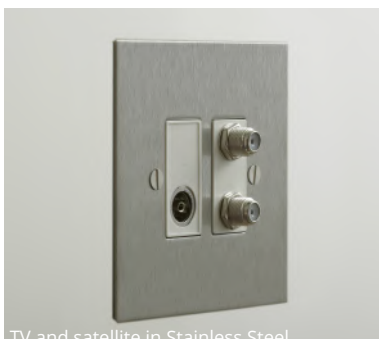

All Forbes and Lomax switches and sockets require British standard 35mm deep flush wall boxes.

Rotary switch in Stainless Steel

Dolly switch in Stainless Steel

Rocker switch in Stainless Steel

13amp socket and USB in Stainless Steel

TV and satellite in Stainless Steel

Single 13amp in Stainless Steel