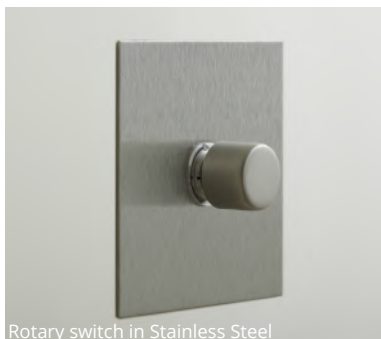

Available In:

Dolly Switch
Rotary Dimmer
Sockets
Combination Range
Home Automation & Dimming Control

Button Dimmer
Rocker Switch
European Sockets
USB Charger Sockets

General Information

All switches conform to BSEN 60669/1. 13amp sockets conform to BS1363, 2amp and 5amp sockets conform to BS546.

Single plates measure 86mm x 86mm and double plates measure 146mm x 86mm.

A full range of socket outlets are available, including power outlets, telecom and data, audio and visual, fused connection and door sockets.

All Forbes and Lomax switches and sockets require British standard 35mm deep flush wall boxes.

Rotary switch in Stainless Steel

Dolly switch in Stainless Steel

Rocker switch in Stainless Steel

13amp socket and USB in Stainless Steel

TV and satellite in Stainless Steel

Single 13amp in Stainless Steel