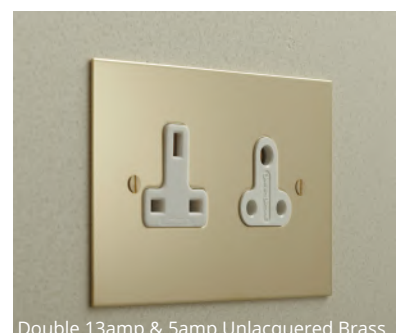

Double 13amp & 5amp Unlacquered Brass