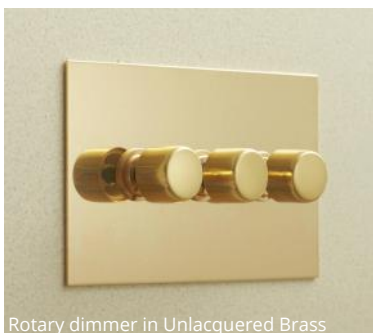

Available In:

Dolly Switch
Rotary Dimmer
Sockets
Combination Range
Home Automation & Dimming Control

Button Dimmer
Rocker Switch
European Socket
USB Charger Socket

General Information

All switches conform to BSEN 0669/1. 13amp sockets conform to BS1363, 2amp and 5amp sockets conform to BS546.

Single plates measure 86mm x 86mm and double plates measure 146mm x 86mm.

A full range of socket outlets are available, including power outlets, telecom and data, audio and visual, fused connection and floor sockets.

All Forbes and Lomax switches and sockets require British standard 35mm deep flush wall boxes.

Rotary dimmer in Unlacquered Brass

Rocker switch in Unlacquered brass

Dolly and momentary in Unlacquered Brass