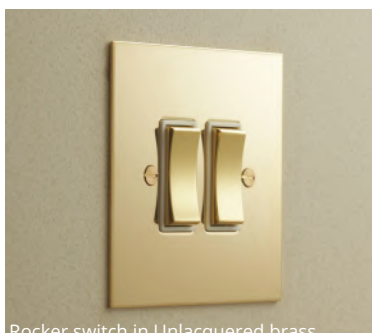

Available In:

Dolly Switch
Rotary Dimmer
Sockets
Combination Range
Home Automation & Dimming Control

Button Dimmer
Rocker Switch
European Socket
USB Charger Socket

General Information

All switches conform to BSEN 0669/1. 13amp sockets conform to BS1363, 2amp and 5amp sockets conform to BS546.

All Forbes and Lomax switches and sockets require British standard 35mm deep flush wall boxes.

Rotary dimmer in Unlacquered Brass

Rocker switch in Unlacquered brass

Dolly and momentary in Unlacquered Brass