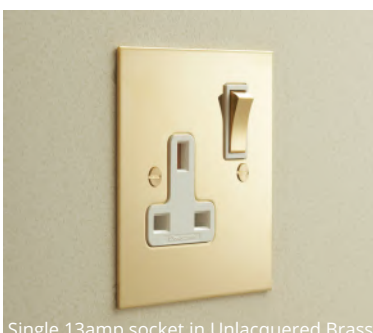

Available In:

Dolly Switch
Rotary Dimmer
Sockets
Combination Range
Home Automation & Dimming Control

Button Dimmer
Rocker Switch
European Socket
USB Charger Socket

General Information

All switches conform to BSEN 0669/1. 13amp sockets conform to BS1363, 2amp and 5amp sockets conform to BS546.

All Forbes and Lomax switches and sockets require British standard 35mm deep flush wall boxes.

Rotary dimmer in Unlacquered Brass

Rocker switch in Unlacquered brass

Dolly and momentary in Unlacquered Brass