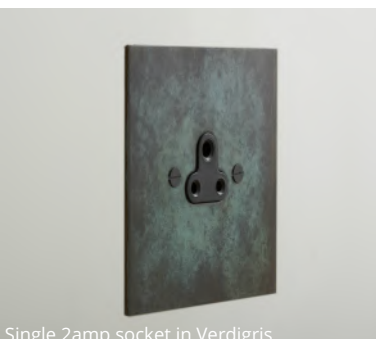

### Available In:

Dolly Switch  
Rotary Dimmer  
Sockets  
Combination Range  
Home Automation & Dimming Control

Button Dimmer  
Rocker Switch  
European Socket  
USB Charger Socket

A full range of socket outlets are available, including power outlets, telecom and data, audio and visual, fused connection and floor sockets.

**All Forbes and Lomax switches and sockets require British standard 35mm deep flush wall boxes.**

Dolly Switch in Verdigris

Dolly switch in Verdigris

Momentary in Verdigris

Single 2amp socket in Verdigris

Double French socket in Verdigris

Combination Range in Verdigris