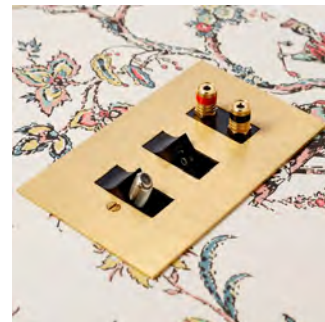

All Forbes and Lomax switches and sockets require British standard 35mm deep flush wall boxes.

2 gang Aged Brass Phono Socket Sat in Stainless Steel

3 gang Nickel Silver Combination Plate containing 1 x TV 1 x SAT 1 x CAT6

1 gang Antique Bronze Cat 6

3 gang Brass Combination Plate containing 1 x Sat 1x Coax 1x Speakerx Coax 1