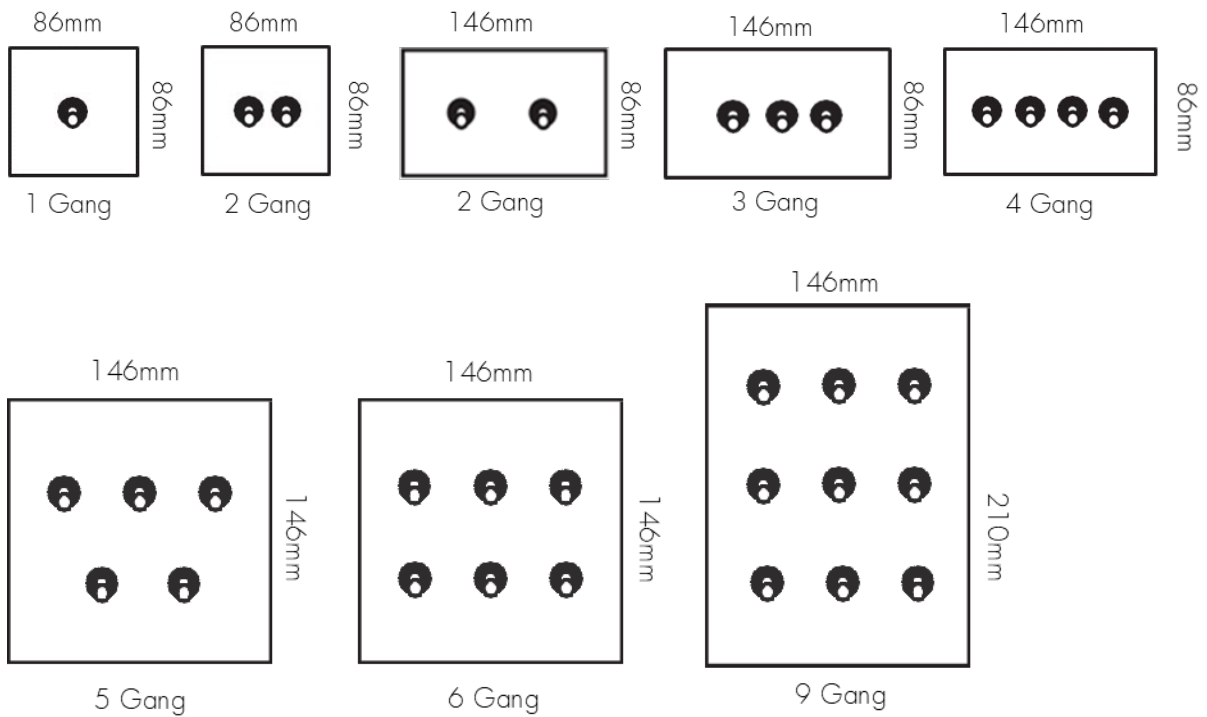

205A St John's Hill, London, SW11 1TH  
 +44 (0) 20 7738 0202 | [sales@forbesandlomax.com](mailto:sales@forbesandlomax.com) | [www.forbesandlomax.com](http://www.forbesandlomax.com)

Vertical Plates

Backbox Dimensions

Backbox	Height	Width	Depth
			Minimum 35mm deep, but recommend 47mm for ease of installation
Single	73	73	35
Double **	72	133	35**
Dual	73	161	35
Square	134	134	35
Rectangular	194	135	35
Architrave*	80	32	38
Architrave Double*	140	32	38

\*Backboxes to be recessed by 6mm for: Architrave, Picture/Clock point and Shaver Sockets

\*\*Shaver Sockets use 47mm deep backboxes