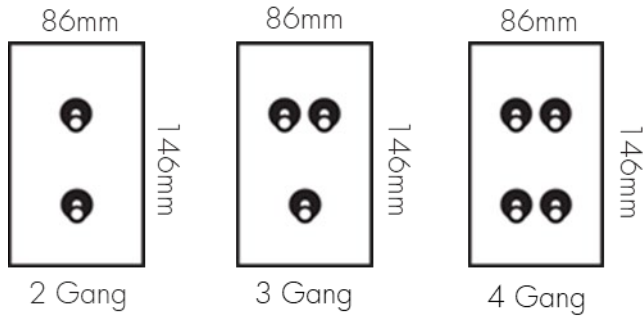

205A St John's Hill, London, SW11 1TH  
 +44 (0) 20 7738 0202 | [sales@forbesandlomax.com](mailto:sales@forbesandlomax.com) | [www.forbesandlomax.com](http://www.forbesandlomax.com)

Vertical Plates

Backbox Dimensions

Backbox	Height	Width	Depth
			Minimum 35mm deep, but recommend 47mm for ease of installation
Single	73	73	35
Double **	72	133	35**
Dual	73	161	35
Square	134	134	35
Rectangular	194	135	35
Architrave*	80	32	38
Architrave Double*	140	32	38

\*Backboxes to be recessed by 6mm for: Architrave, Picture/Clock point and Shaver Sockets

\*\*Shaver Sockets use 47mm deep backboxes