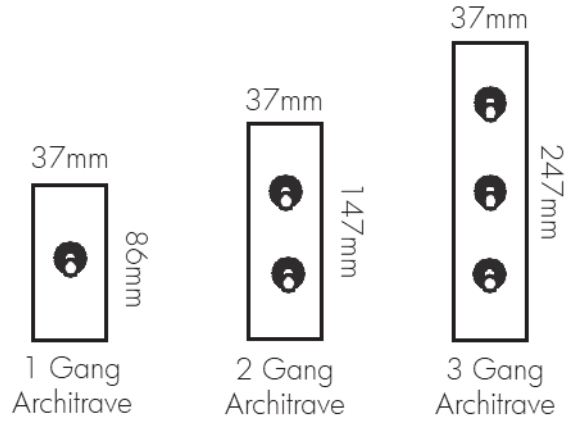

205A St John's Hill, London, SW11 1TH
+44 (0) 20 7738 0202 | sales@forbesandlomag.com | www.forbesandlomag.com

Architrave