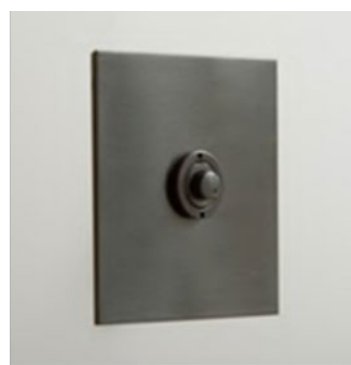

Button Dimmer