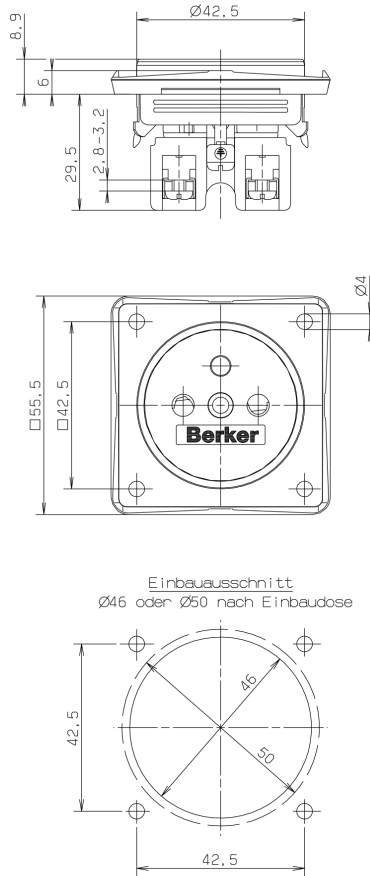

### Technical Information

- Minimum wall box depth: 35mm (requires British back box) Must be recessed 6mm into the wall
- Current rating: 20VA
- Voltage: 220/250V AC
- Max load: 200/250V input; 115/230V 20VA output
- NF C 61-314-2008 + A1:2010

Technical Specification

Plate Dimensions