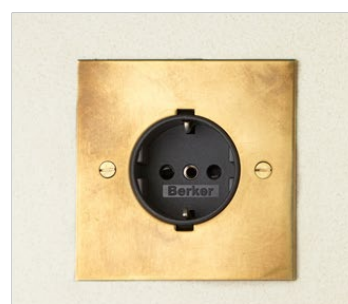

205A St John's Hill, London, SW11 1TH
 +44 (0) 20 7738 0202 | sales@forbesandlomag.com | www.forbesandlomag.com

Type F Schuko Socket

16 amp Schuko Type F sockets available as single or double. The German socket also comes in a floor socket in either a double or single.

Available in the following ranges:

Painted
 Invisible
 Aged Brass
 Antique Bronze
 Unlacquered Brass

Brushed Brass
 Nickel Silver
 Stainless Steel
 Verdigris

Inserts:

Black
 White

Unlacquered Brass
 Invisible

Antique Bronze
 Stainless Steel

Verdigris
 Aged Brass

205A St John's Hill, London, SW11 1TH
 +44 (0) 20 7738 0202 | sales@forbesandlomag.com | www.forbesandlomag.com

Technical Specification

Einbauausschnitt
 Ø46 oder Ø50 nach Einbaudose