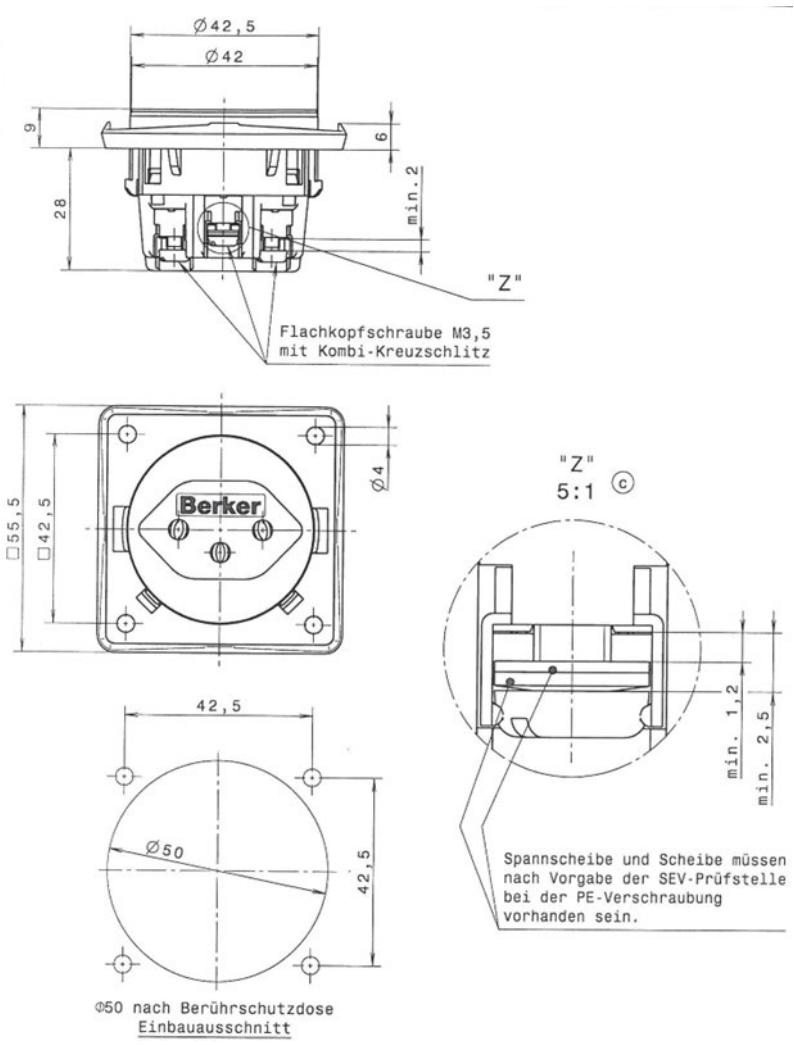

Technical Information

- Minimum wall box depth: 35mm (requires British back box) Must be recessed 6mm into the wall
- Current rating: 20VA
- Voltage: 220/250V AC
- Max load: 200/250V input; 115/230V 20VA output
- IEC 60884-1(ed. 3.1)2002
- SEV 1011:2009

Technical Specification

Plate Dimensions

1 Gang

2 Gang