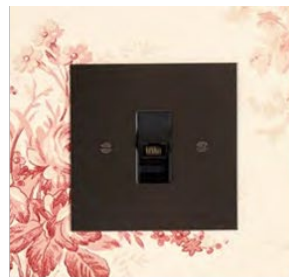

Available in the following ranges:

Painted
 Invisible
 Aged Brass*
 Antique Bronze*
 Unlacquered Brass

Brushed Brass
 Nickel Silver
 Stainless Steel
 Verdigris*

Modules available:

Telephone Master
 Telephone Slave
 Cat 6
 RJ12
 TV
 RCA

Satellite
 HDMI
 Speaker
 Phono

*Available with black inserts only

Technical Information

- For module information see separate tear sheets
- Single plates measure 86mm x 86mm and double plates measure 146mm x 86mm
- All Forbes & Lomax switches and sockets require British standard 35mm deep flush wall boxes but recommend 47mm for ease of installation

2 Gang Aged Brass
 Phono Socket Sat in
 Stainless Steel

3 Gang Nickel Silver
 Combination Plate
 containing 1 x TV 1 x
 SAT 1 x CAT6A

1 gang Antique Bronze
 Cat 6A

3 Gang Brass
 Combination Plate
 containing 1 x Sat 1x
 Coax 1x Speakerx
 Coax 1