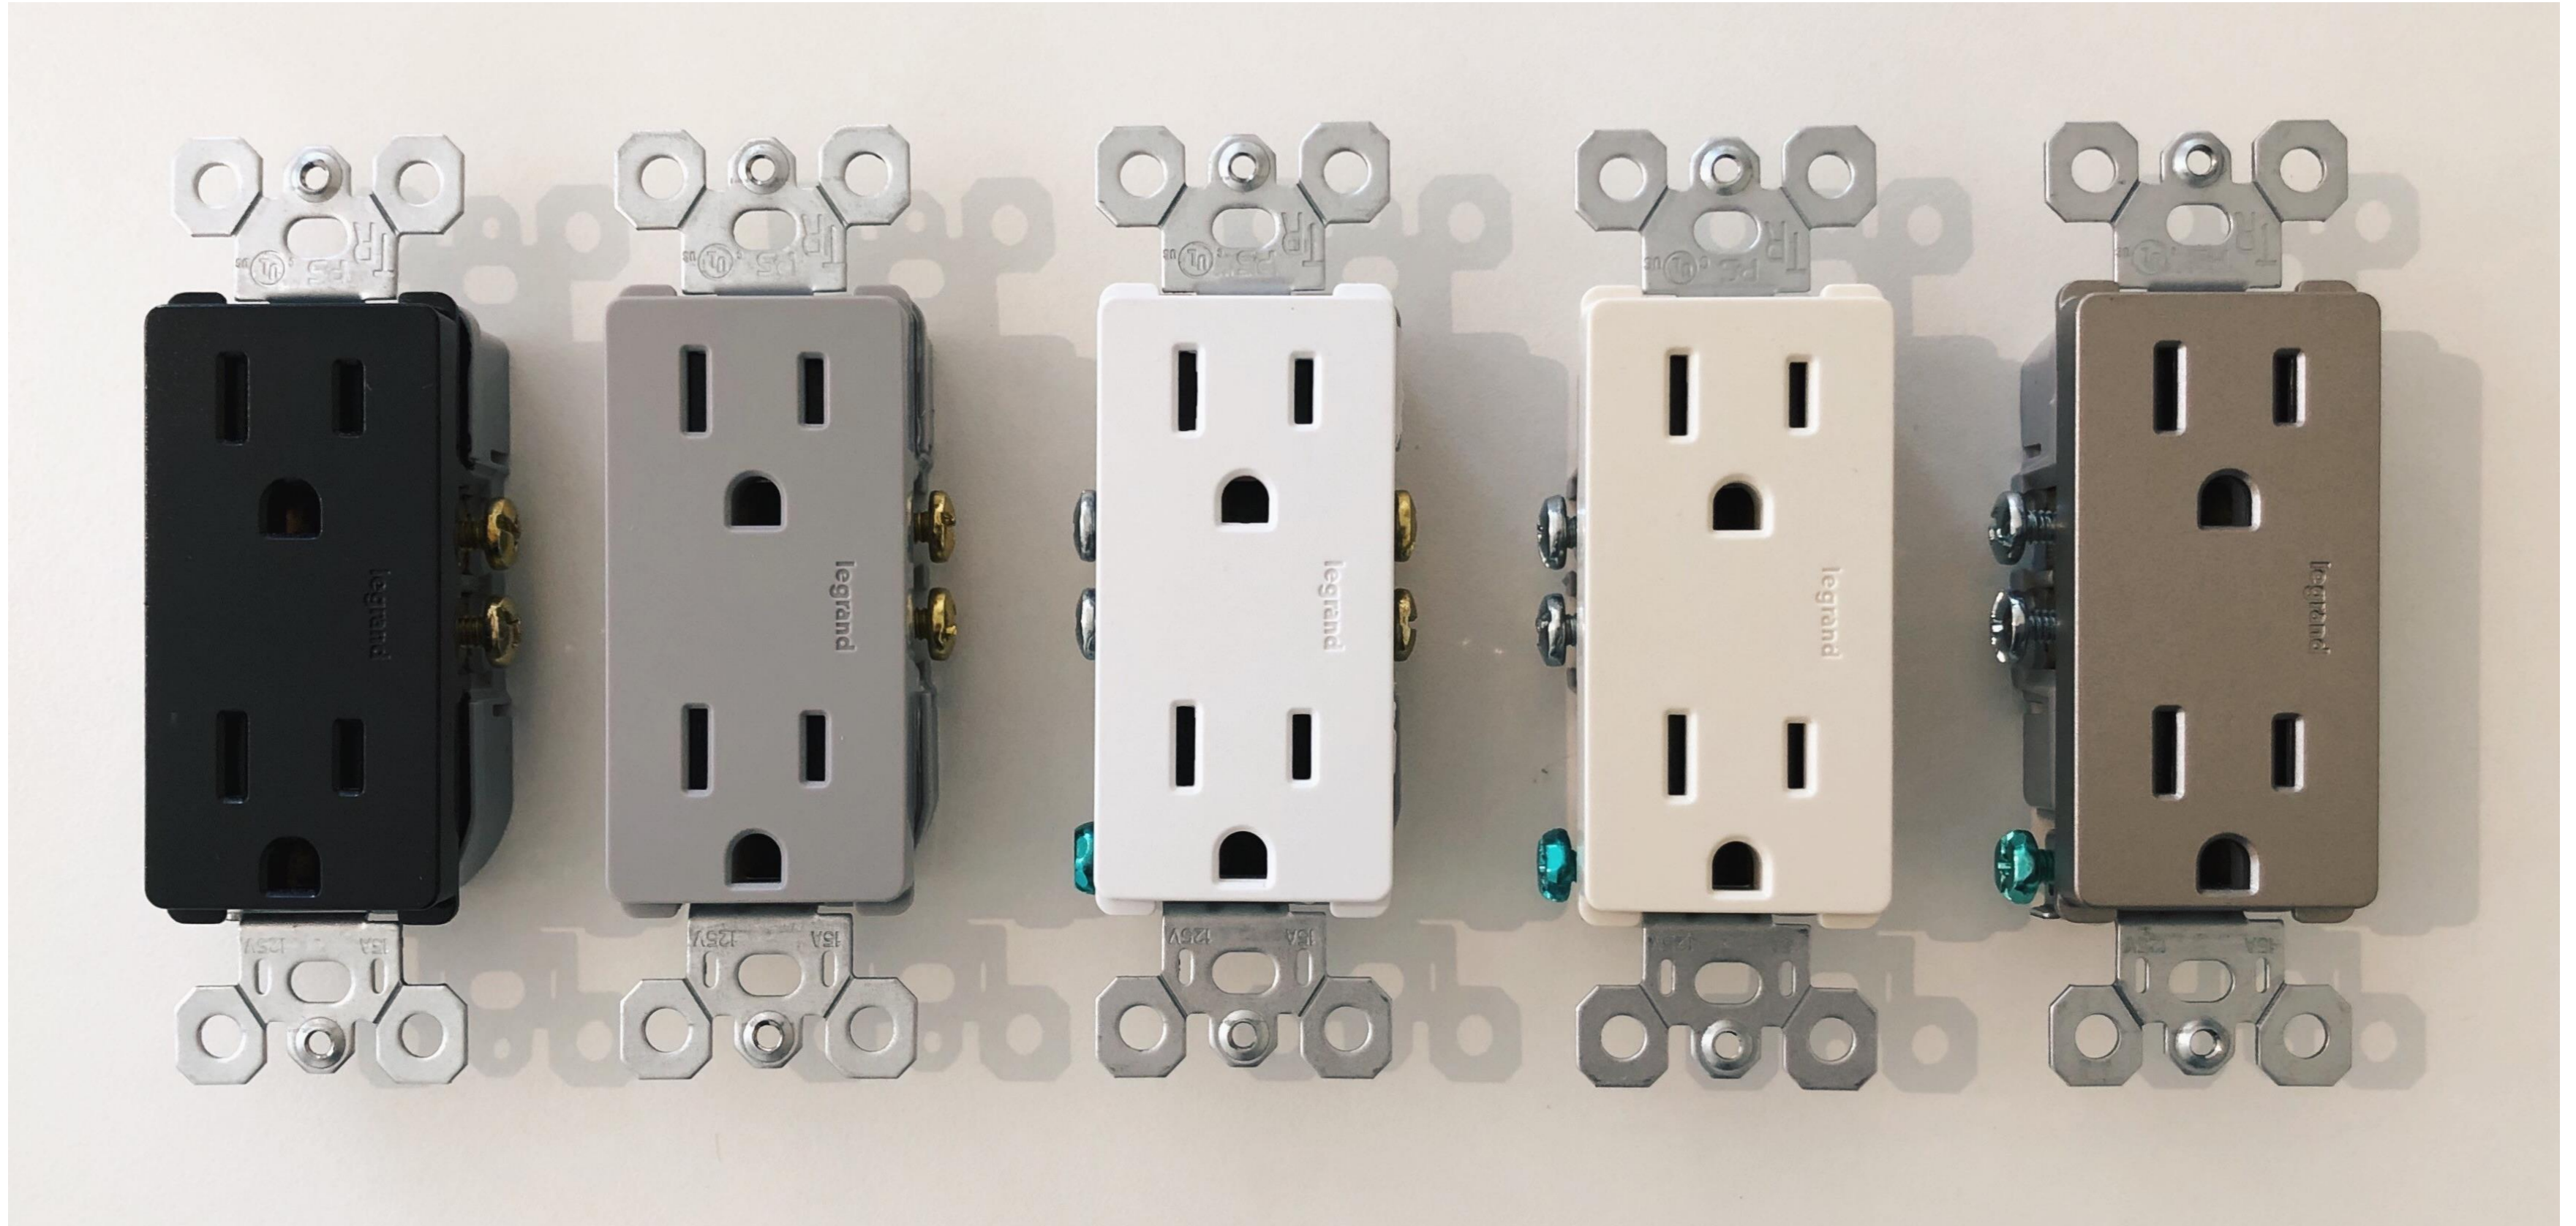

OUTLET INSERT COLORS

BLACK

GRAY

WHITE

LIGHT ALMOND

OYSTER

Please note Data, phone and TV inserts are not available in Oyster